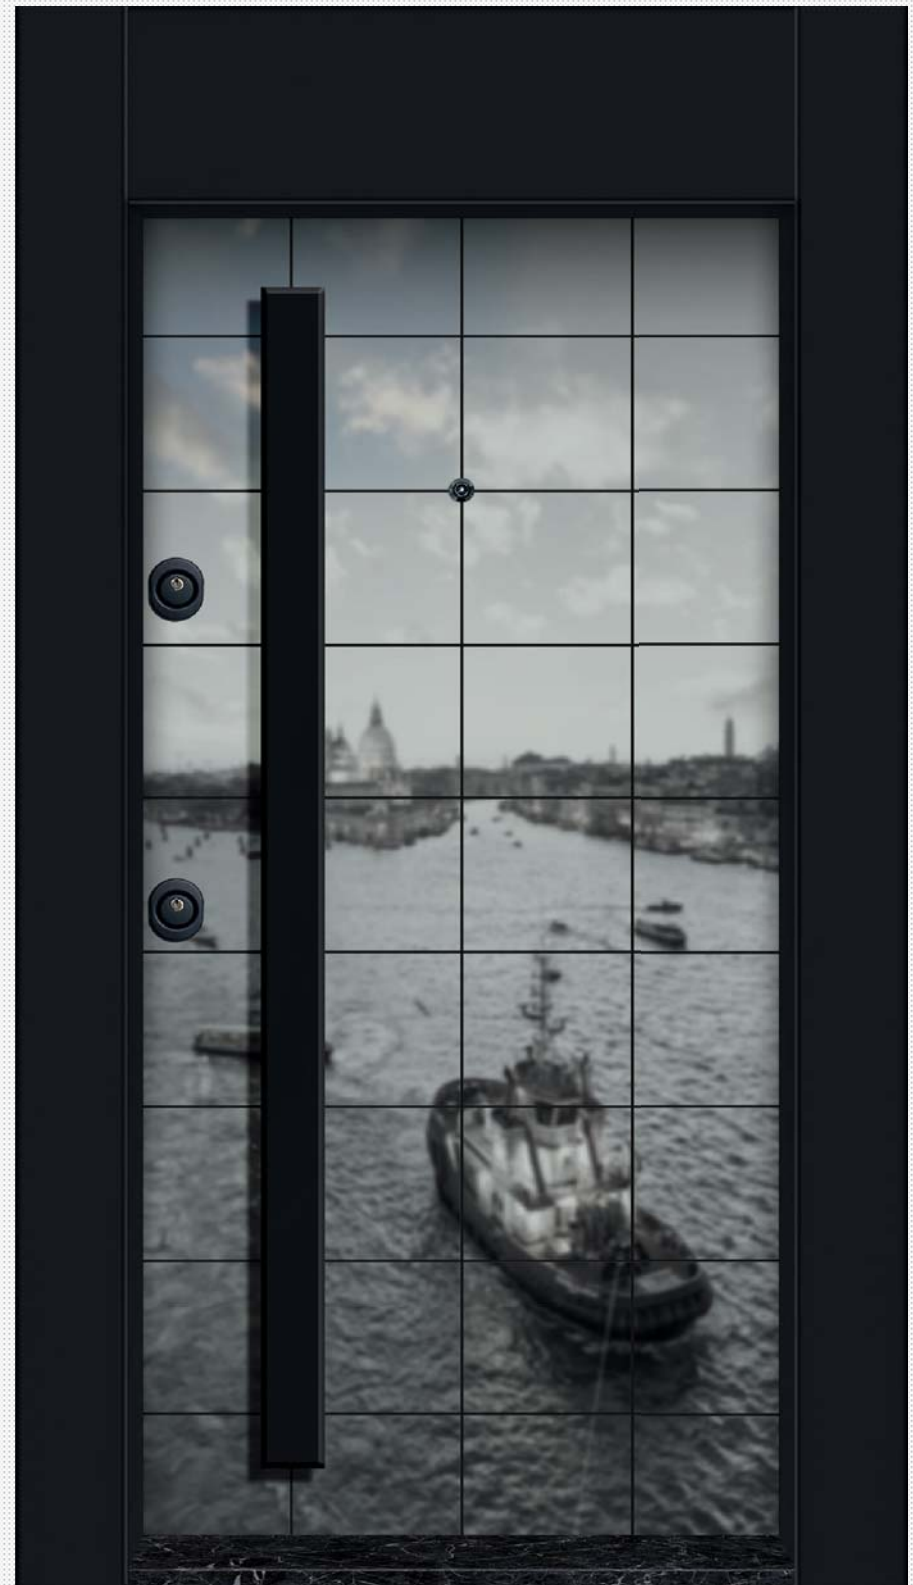

METRO ▶ FLEXİ - 1001
Kasa Kaplama / Frame Covered